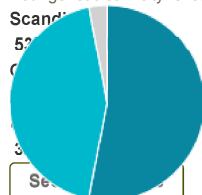

AncestryDNA

> Results Summary

Send Feedback

AncestryDNA Results for Gareth Pollard

Genetic Ethnicity Summary

Your genetic ethnicity reveals where your ancestors lived hundreds—perhaps even thousands—of years ago.